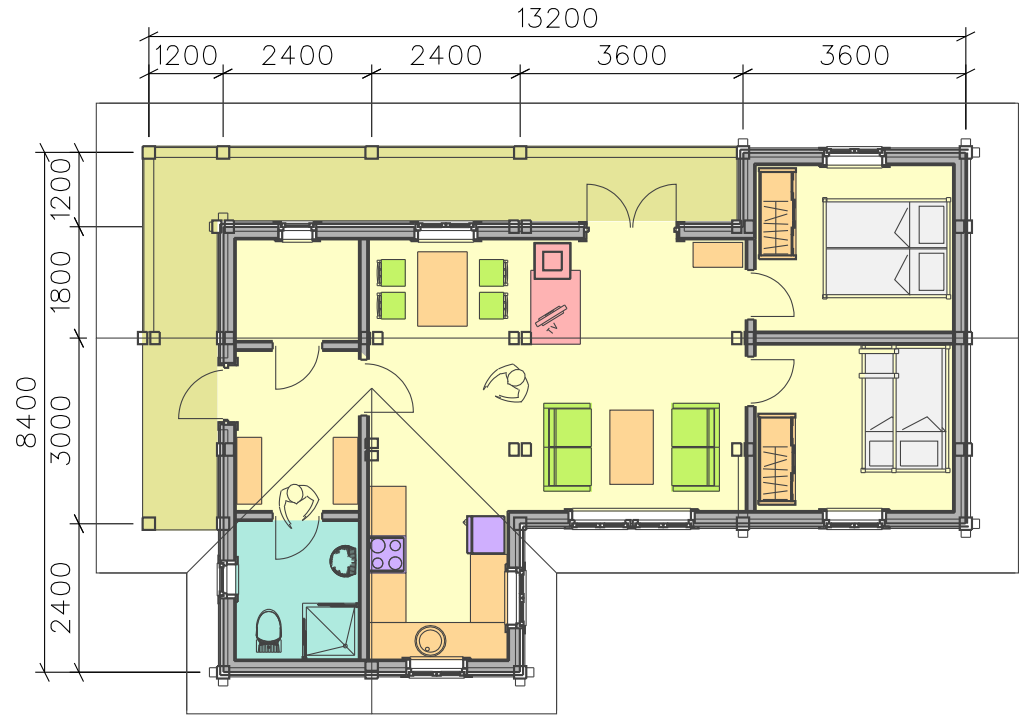

Family summer house N7

BYA 95.5 m²
BRA 65.2 m²
HEMS 11 m²

foyer, WC, shower, living room with fireplace and kitchen, 2 bedrooms, hems, storage room